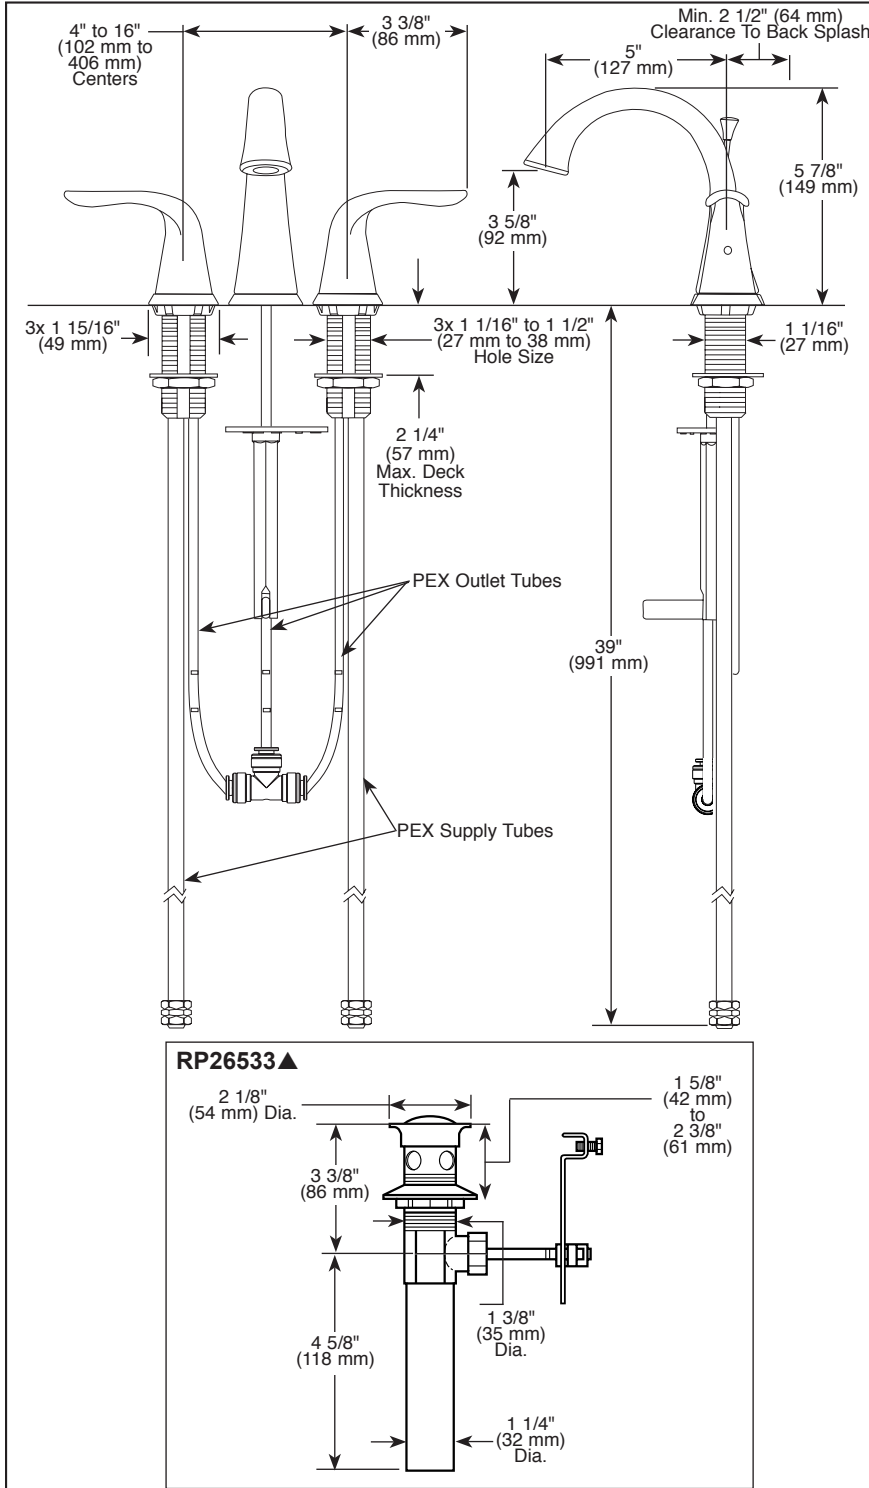

see what Delta can do™

BATHROOM FAUCET

- Lahara® Bath Collection
- Two Handle Widespread Deck Mount

FEATURES:

- DIAMOND Seal® Technology

STANDARD SPECIFICATIONS:

- Max flow rate 1.2 gpm @ 60 psi, 4.5 L/min @ 414 kPa
- Three-hole mount
- Solid brass fabricated end valve
- 1/4 turn stops
- Diamond coated ceramic cartridge
- 3/8" O.D. straight PEX supply tubes
- Models with suffix "MPU" have metal drain with pop-up type fitting with plated flange and stopper

COMPLIES WITH:

- ASME A112.18.1 / CSA B125.1
- ASME A112.18.2 / CSA B125.2
- NSF/ANSI/CAN 61 & 372
- EPA WaterSense®
- ♿ ICC/ANSI A117.1 - Valve control only

▲ Designate proper finish suffix

Delta Faucet Company reserves the right (1) to make changes in specifications and materials, and (2) to change or discontinue models, both without notice or obligation. Dimensions are for reference only. See current full-line price book or www.deltafaucet.com for finish options and product availability.

DSP-L-3538-MPU-DST Rev. F

Delta Faucet Company

55 E. 111th Street, Carmel, IN 46280
 350 South Edgeware Road, St. Thomas, ON N5P 4L1
 © 2025 Delta Faucet Company